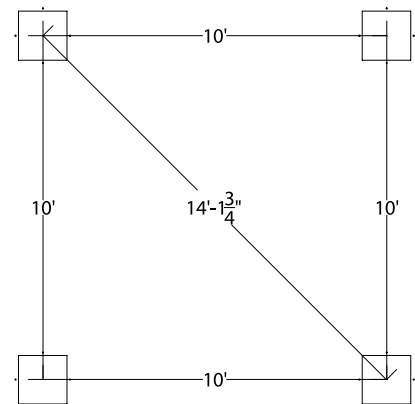

Cape Cod Pergola Features

- Comes ready to assemble with stainless steel hardware and ground mounting system
- 10' x 10' base
- Constructed of 100% maintenance-free fiberglass
- Unit can be painted
- Unit comes with 4 columns, 2 support beams, and 6 top beams.
- 3 - year warranty

NOTE: Printing color may vary slightly from actual product.

Cape Cod Pergola

MODEL	HEIGHT	WIDTH	DEPTH	WEIGHT
Cap Cod 10	108.25"	150"	150"	337 LBS
INSIDE BEAM-TO-BEAM		117"		
INSIDE COLUMN-TO-COLUMN		107"		
COLUMN COLUMN DIAMETER - 10" COLUMN BASE AT WIDTH - 13"	83.75"			

NOTE: Pergolas must be anchored to footings, deck or patio slab.

Dimensions above are in inches. Reference dimensions only. We recommend measuring individual units at installation. Refer to installation manual for detailed specifications on installing this product.