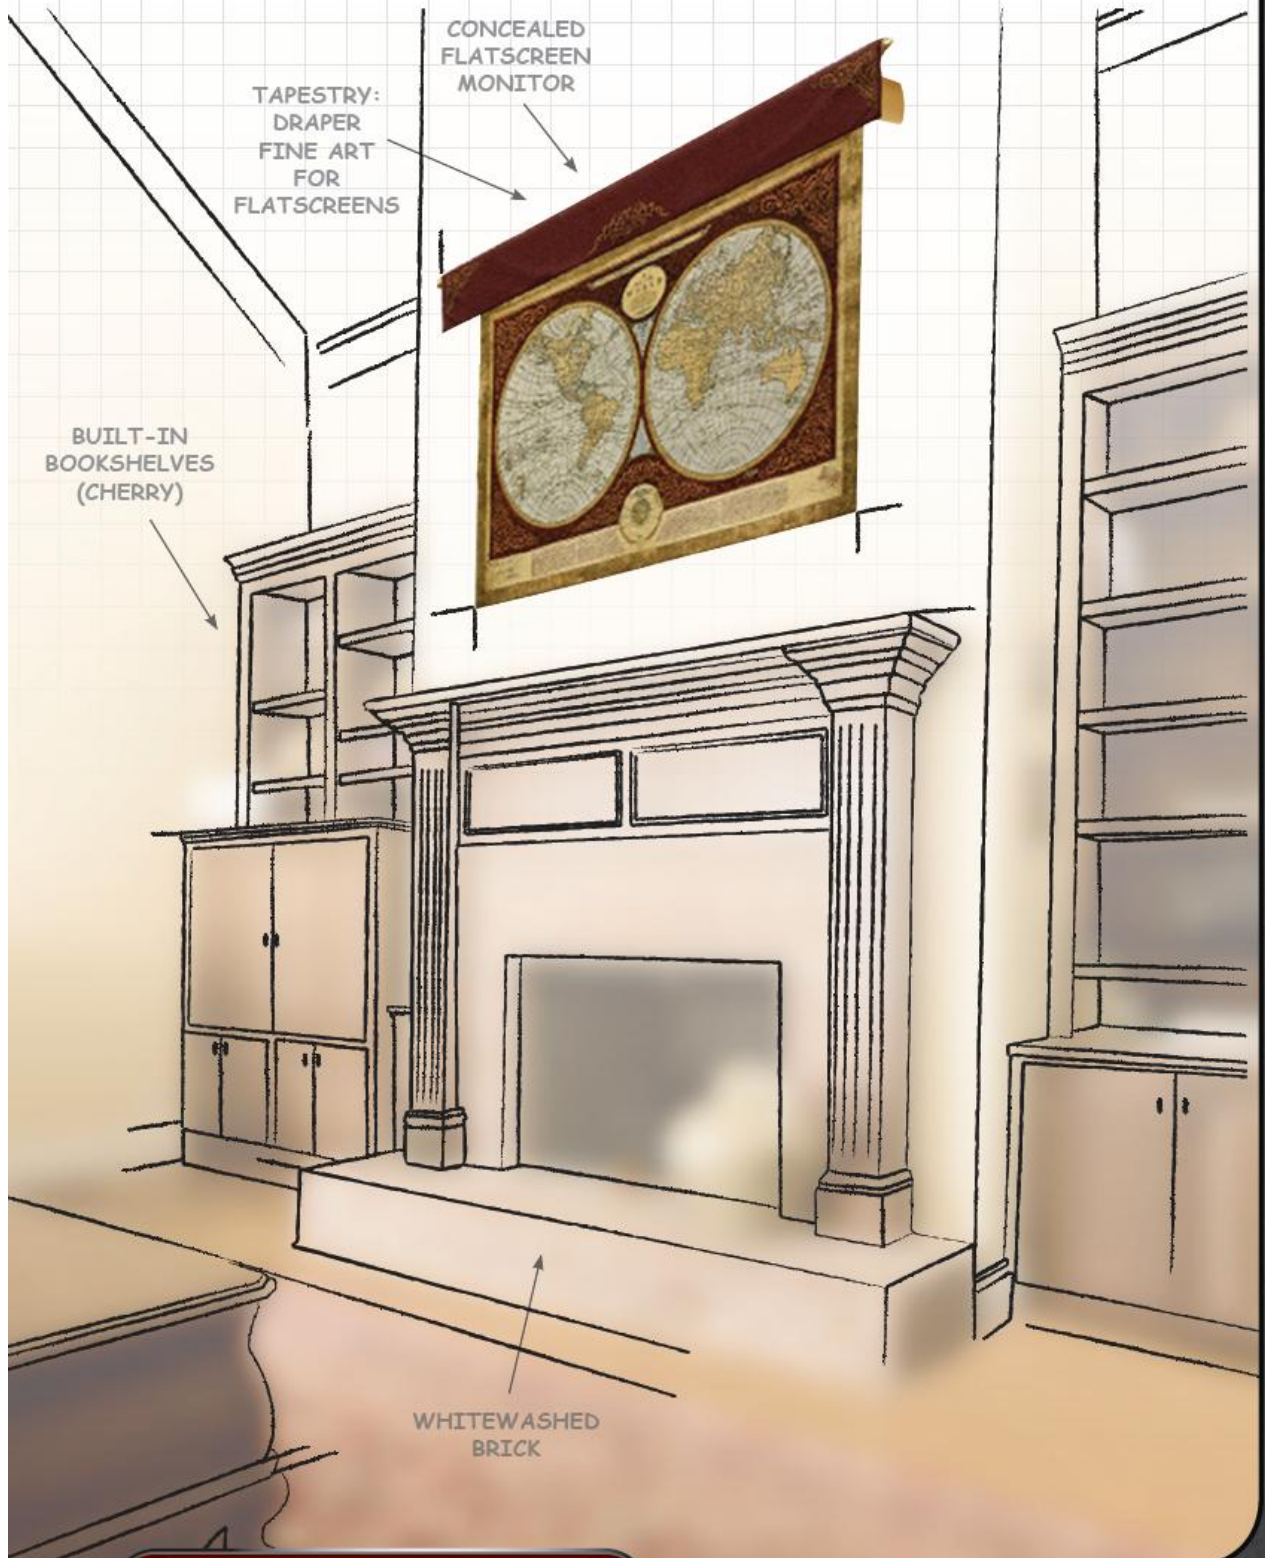

FINE ART FOR FLATSCREENS

DRAPER CONCEAL™
REVEAL

What Have You Got To Hide?™

Draper Fine Art for FlatScreens

Fine Art for FlatScreens enable you to easily conceal a flatscreen display behind an artisan crafted tapestry and reveal it with the touch of a switch or wireless controller. Choose from 39 stock jacquard woven tapestries or create a beautiful custom PictureWeave® from your favorite photo, graphic or corporate logo. Virtually any photo of family, family pet(s), graduations, weddings, anniversaries, vacation homes, family boats, sunsets/sunrises, vacations or sports can be turned into a custom woven masterpiece. Fine Art for FlatScreens hook and loop system makes it easy to change tapestries for special occasions. Additional tapestries for holidays or other special events may be ordered initially or at a later date.

Fine Art for FlatScreens Options:

- Tapestry sizes available up to 65" width.
- Several fascia options are available including standard paintable aluminum, four hardwood styles in seven finishes, and five popular laminate colors.
- The brackets will accept your curtain rod or dowel up to 3/4" diameter for custom valance in lieu of fascia.
- Available as a Plug & Play or hard wired system.
- Plug & Play units ship with built-in RF receiver, 10' power cord, and RF transmitter with wall bracket.
- Hard wired units can be integrated into existing home automation systems and include one 3-position wall switch.
- Numerous other control options are available.