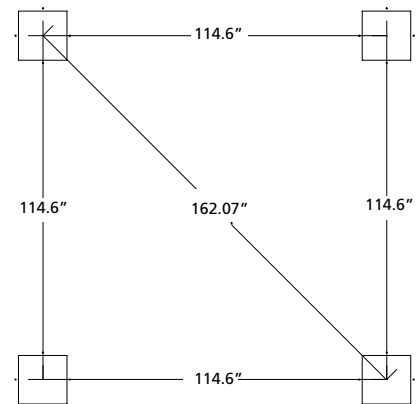

Pictured in Mocha.

NOTE: Printing color may vary slightly from actual product.

Sonoma 10 Pergola Features

- White Cedar Wood
- 10' x 10' design
- Precision cut and ready-to-assemble
- Optional 12-piece lattice shade roof
- Anchor System
- Optional privacy wall
- Screen and lattice roof offer wind and sun protection
- Arched roof custom design
- Available in redwood, mocha or grey stain
- 3 year warranty on structure

Sonoma 10 Pergola Specifications

MODEL	HEIGHT	WIDTH	DEPTH	WEIGHT
SONOMA 10-M	117.7"	114.6"	114.6"	375 LBS

NOTE: Pergolas must be anchored to footings, deck or patio slab.

OPTIONS FOR SONOMA PERGOLA IN MOCHA	MODEL
Lattice in Mocha (order 4 boxes)	SONOMA10-M-LATT
Wall Supports in Mocha Finish	SONOMA10-M-WALL-S
Wall Panels in Mocha Finish	SONOMA10-M-WALL-P
Decorative Post Bases in Mocha Finish	POSTBASE-M

Options also available in redwood and grey.

Dimensions above are in inches. Reference dimensions only. We recommend measuring individual units at installation. Refer to installation manual for detailed specifications on installing this product.